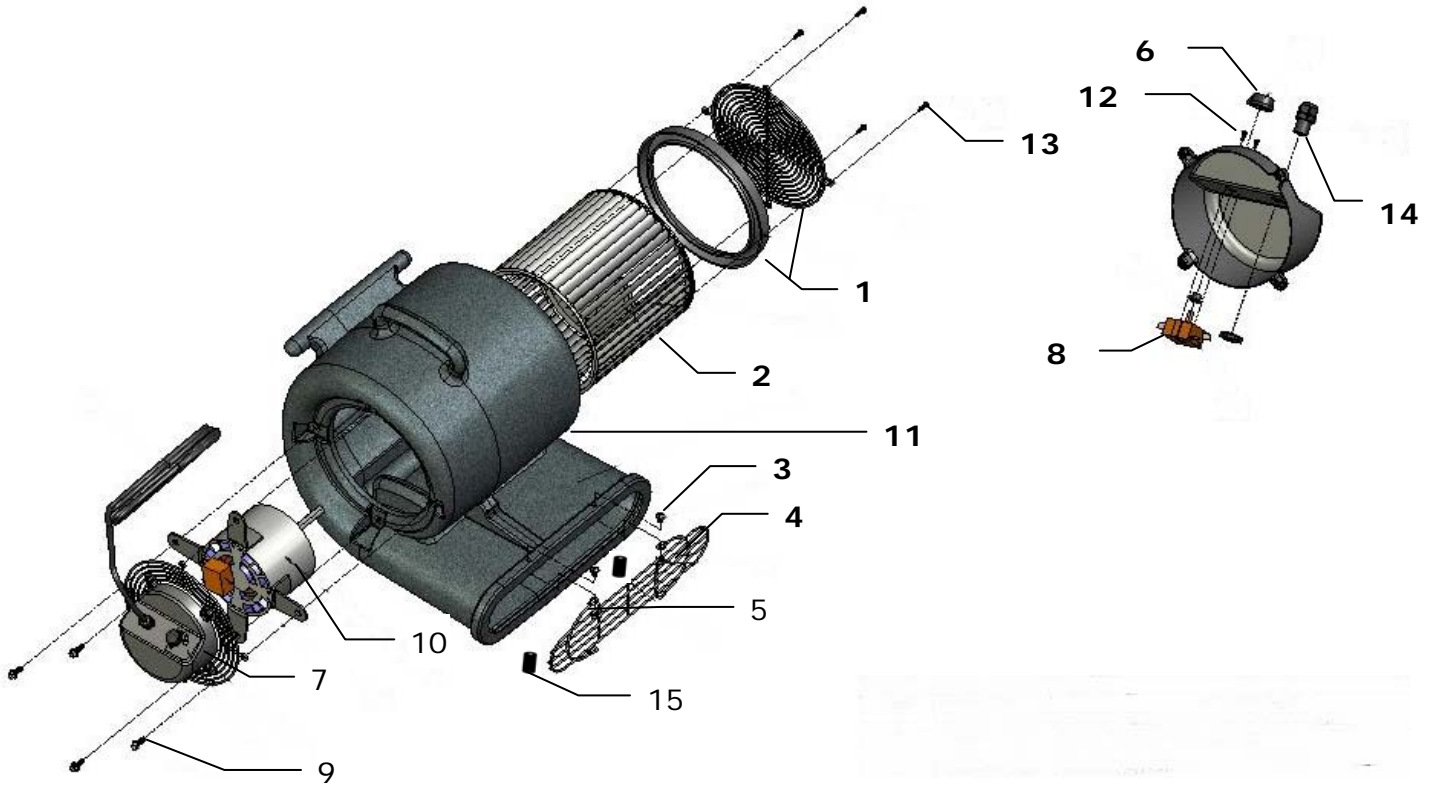

2500 Windstar Exploded view with Parts List

Item	Description	Qty Req.	Viking Part#	Item	Description	Qty Req.	Viking Part#
1	Guard, Fan Side	1	A956	10	Motor, 1/2 HP	1	AB050006
2	Blower Wheel, LG Plastic	1	H322	11	Housing, LG Grey Granite	1	LG GGR
3	Bolt, 1/4-20x3/4 Hex Head	2	1/4-20x3/4 Hex	12	Screw, 4x1/2 Txp, Black	2	4X1/2 TXP
4	1/4-20x1 Hex	2	1/4-20x1 Hex	13	Screw, 8-15x5/8	4	8-15x5/8
5	Front, Guard	1	H788	14	Strain Relief, comes with A955AA	1	H220
6	Knob, comes with A955AA	1	E504	15	Grommet, Rubber	2	G050
7	Guard, Black Cord	1	A955AA	16	Nut, 1/4 W/Nylon Insert (Not Shown)	2	1/4-20 NYL
8	Switch Assy, 4-Position	1	E1000	17	Nut, 1/4-20 Hex (Not Shown)	2	1/4 -20 HEX
9	Flange Bolt, 1/4-20x5/8	4	1/4-20x5/8 FLG				