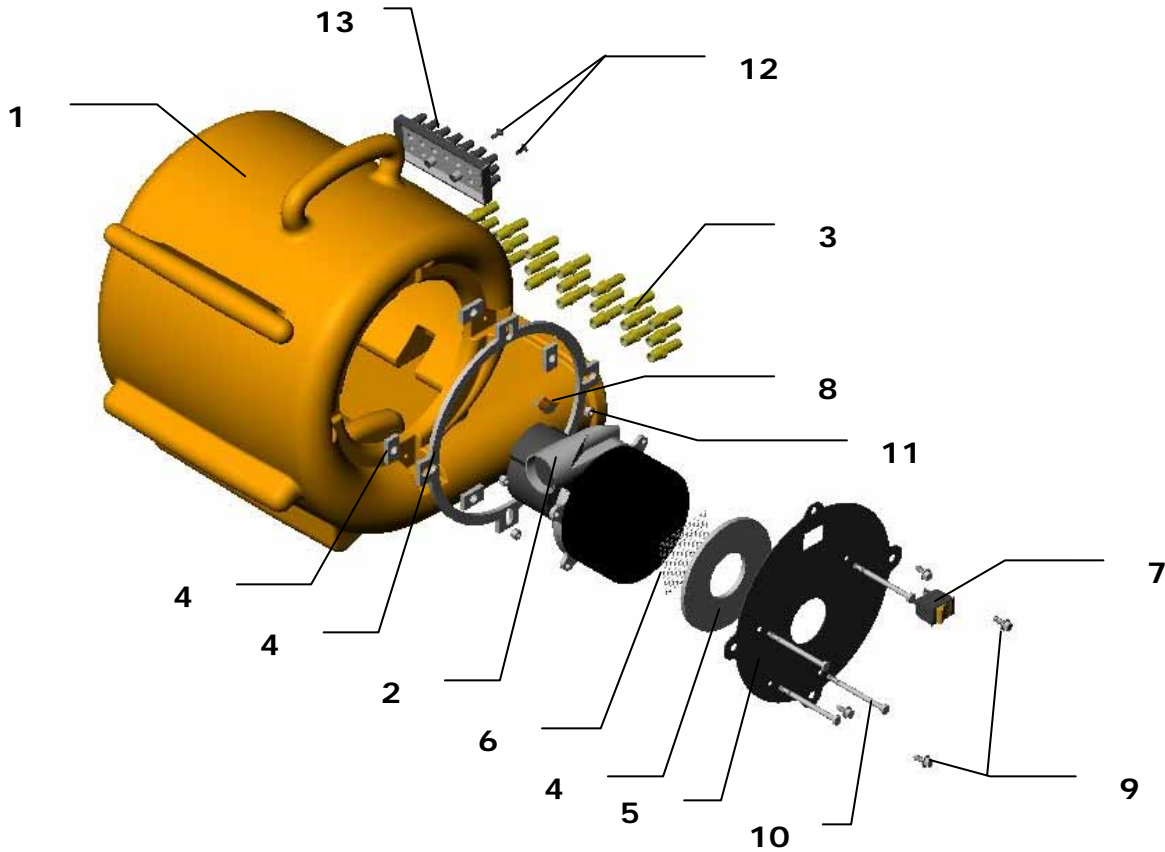

PDS-21

Exploded view with
Parts List

Item	Description	Qty Req.	Viking Part#	Item	Description	Qty Req.	Viking Part#
1	Housing, Sm Caterpillar Yellow	1	SM PDS21YELLOW	10	Bolt, 1/4-20X3.5" HCS	4	1/-20X3.5"
2	Motor, 2 Stage Vac	1	V7108	11	Nut, 1/4 W/Nylon Insert	4	1/4-20 NYL
3	Hose Fitting 3/8 Barb X 1/4 MIP	21	3/8 B X 1/4 MIP	12	Screw, 10-32X1/2 Blk Socket Cap	2	10-32X1/2
4	Gasket Set, PDS-21	1	G100	13	Strip, 5.5x2x1.38 Plug-off Cap	1	PDS Cap Strip
5	Face Plate, PDS-21, Black	1	FPLTPDS21	14	Cords, 16/3 SJTOW Black 105C	1	Black Power Cord
6	Mesh, Face Plate	1	FPMESH	15	Screw, 4x3/8 TXP Black – E542	2	4x3/8 TXP
7	Switch, Double-pole 16A, Yellow	1	E541-1	16	Washer, Split Lock	4	1/4 SLW
8	Thermal Switch, Bimetal	1	E542	17	Washer, #14 WSE	4	14# WSE
9	Flange Bolt, 1/4-20X3/4	4	1/4-20X3/4 FLG	Note: Items 14 – 17 Not Shown			